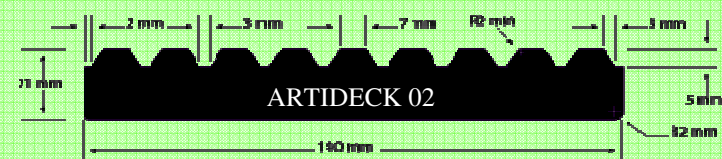

ARTISAN TIMBER & FLOORING LTD

ArtiDeck - Decking Range

Bespoke profiles available on request

Massaranduba Ipe Yellow Balau Opepe Purpleheart Cumaru Ekki Tali Garapa

Unit 2 Dove Court
(Adj to 77) Aylesbury Road
Aston Clinton, Bucks HP22 5AQ