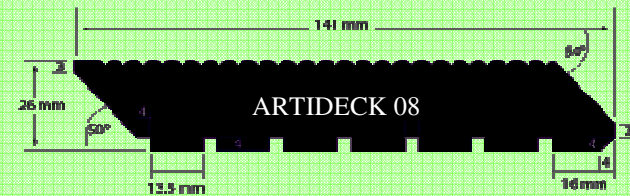

ARTISAN TIMBER & FLOORING LTD

ArtiDeck - Decking Range

Bespoke profiles available on request

Massaranduba Ipe Yellow Balau Opepe Purpleheart Cumaru Ekki Tali Garapa

Unit 2 Dove Court
(Adj to 77) Aylesbury Road
Aston Clinton, Bucks HP22 5AQ