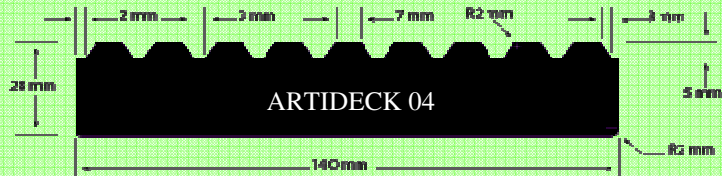

ARTISAN TIMBER & FLOORING LTD

ArtiDeck - Decking Range

Bespoke profiles available on request

Massaranduba Ipe Yellow Balau Opepe Purpleheart Cumaru Ekki Tali Garapa

Unit 2 Dove Court
(Adj to 77) Aylesbury Road
Aston Clinton, Bucks HP22 5AQ