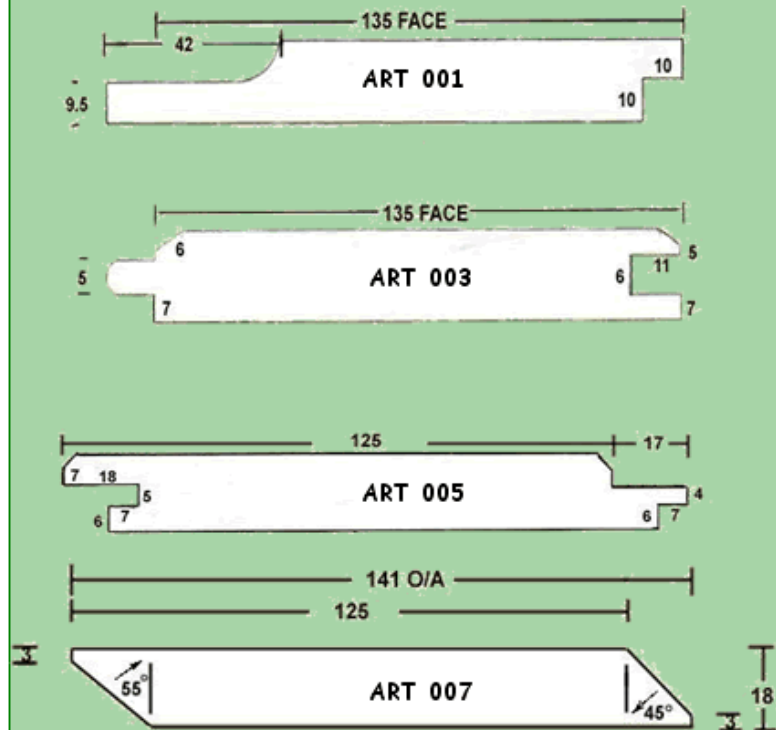

ARTISAN TIMBER & FLOORING LTD

ART - Cladding Range

Other machined profiles on request

All Dimensions are in MM, Dimensions may vary

Delivery can be organised within 7-10 working days

Western Red Cedar

Siberian Larch

Thermowood

Douglas Fir

Unit 2 Dove Court
(Adj to 77) Aylesbury Road
Aston Clinton, Bucks HP22 5AQ

T: +44 (0)1296 63 12 08
F: +44 (0)1296 63 11 08

Artisantimber@btconnect.com
www.artisantimberandflooring.co.uk