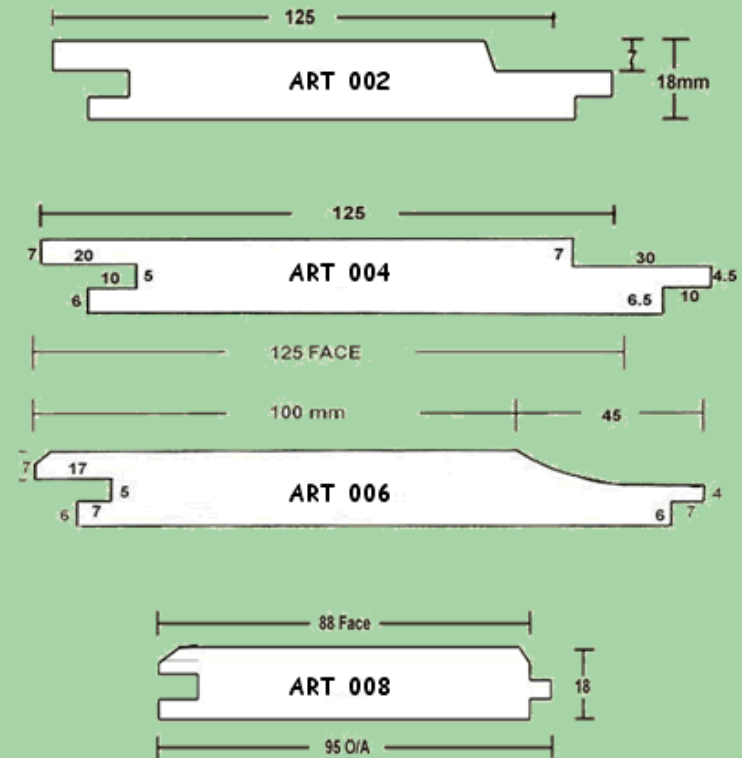

ARTISAN TIMBER & FLOORING LTD

ART - Cladding Range

Other machined profiles on request

All Dimensions are in MM, Dimensions may vary

Delivery can be organised within 7-10 working days

Western Red Cedar

Siberian Larch

Thermowood

Douglas Fir

Unit 2 Dove Court
(Adj to 77) Aylesbury Road
Aston Clinton, Bucks HP22 5AQ

T: +44 (0)1296 63 12 08
F: +44 (0)1296 63 11 08

Artisantimber@btconnect.com
www.artisantimberandflooring.co.uk